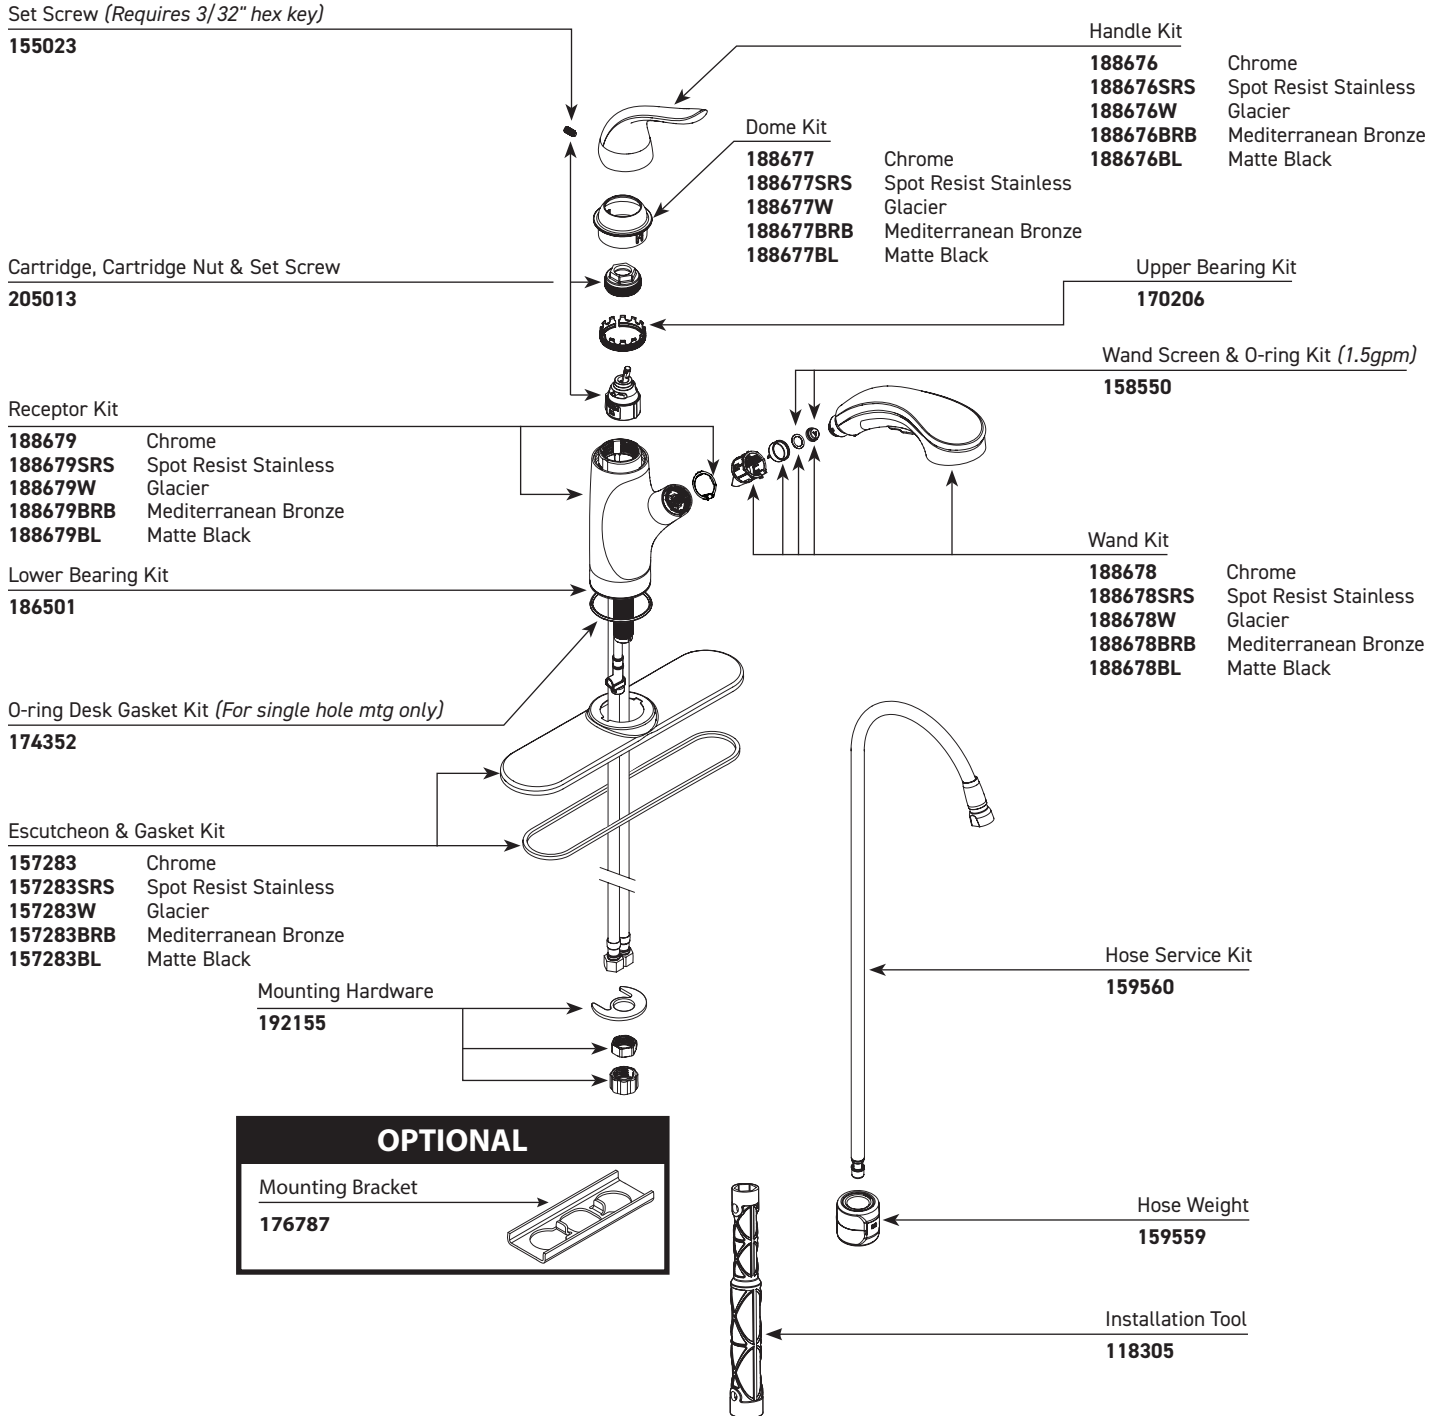

■ Order by Part Number

*There is more than 1 version of this model.
Page down to identify the version you have.*

Brecklyn® Single Handle Kitchen Pull Out Faucet	
MODEL	FINISH
87557	Chrome
87557SRS	Spot Resist Stainless
87557W	Glacier
87557BRB	Mediterranean Bronze
87557BL	Matte Black

Buy it for looks. Buy it for life.®

■ Order by Part Number

Illustrated Parts

Brecklyn®	
Single Handle Kitchen Pull Out Faucet	
MODEL	FINISH
87557	Chrome
87557SRS	Spot Resist Stainless
87557W	Glacier
87557BRB	Mediterranean Bronze